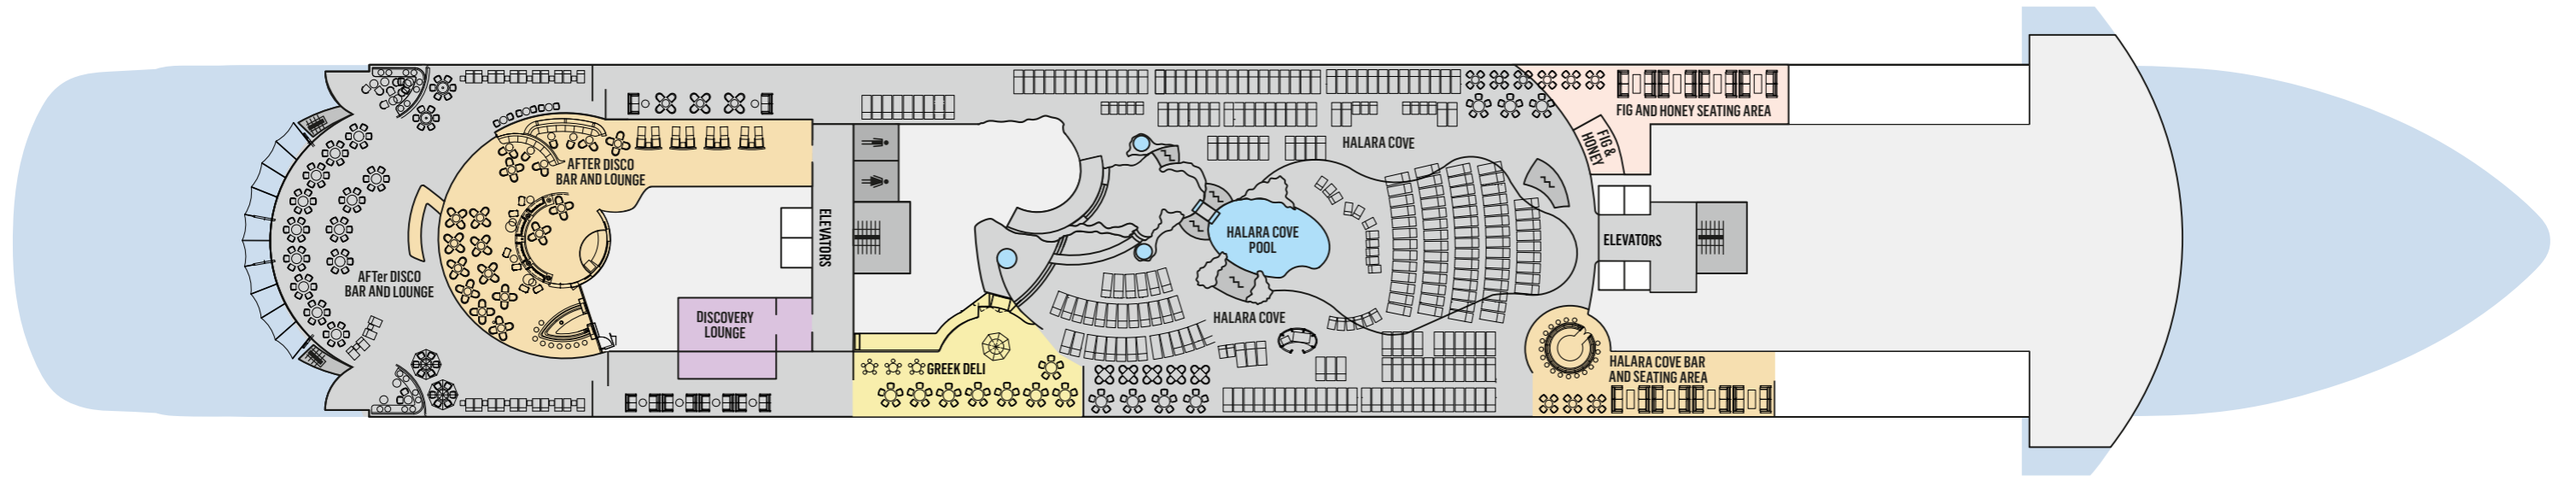

Onboard Celestyal Discovery

Symbol legend

- None 2 lower twin beds (not convertible to double)
- Double bed (not convertible to twin)
- ▲ 3rd berth
- ✕ 2 lower and 2 upper beds
- ★ Sofa bed
- ⚙ Jet tubs (Grand Suites only)
- ⚓ Porthole
- ♿ Wheelchair accessible
- ↔ Interconnecting rooms
- ⬇ Obstructed view

Deck 3

Deck 5

Deck 6

Deck 7

Deck 8

Deck 9

Deck 10

Deck 11

Deck 12