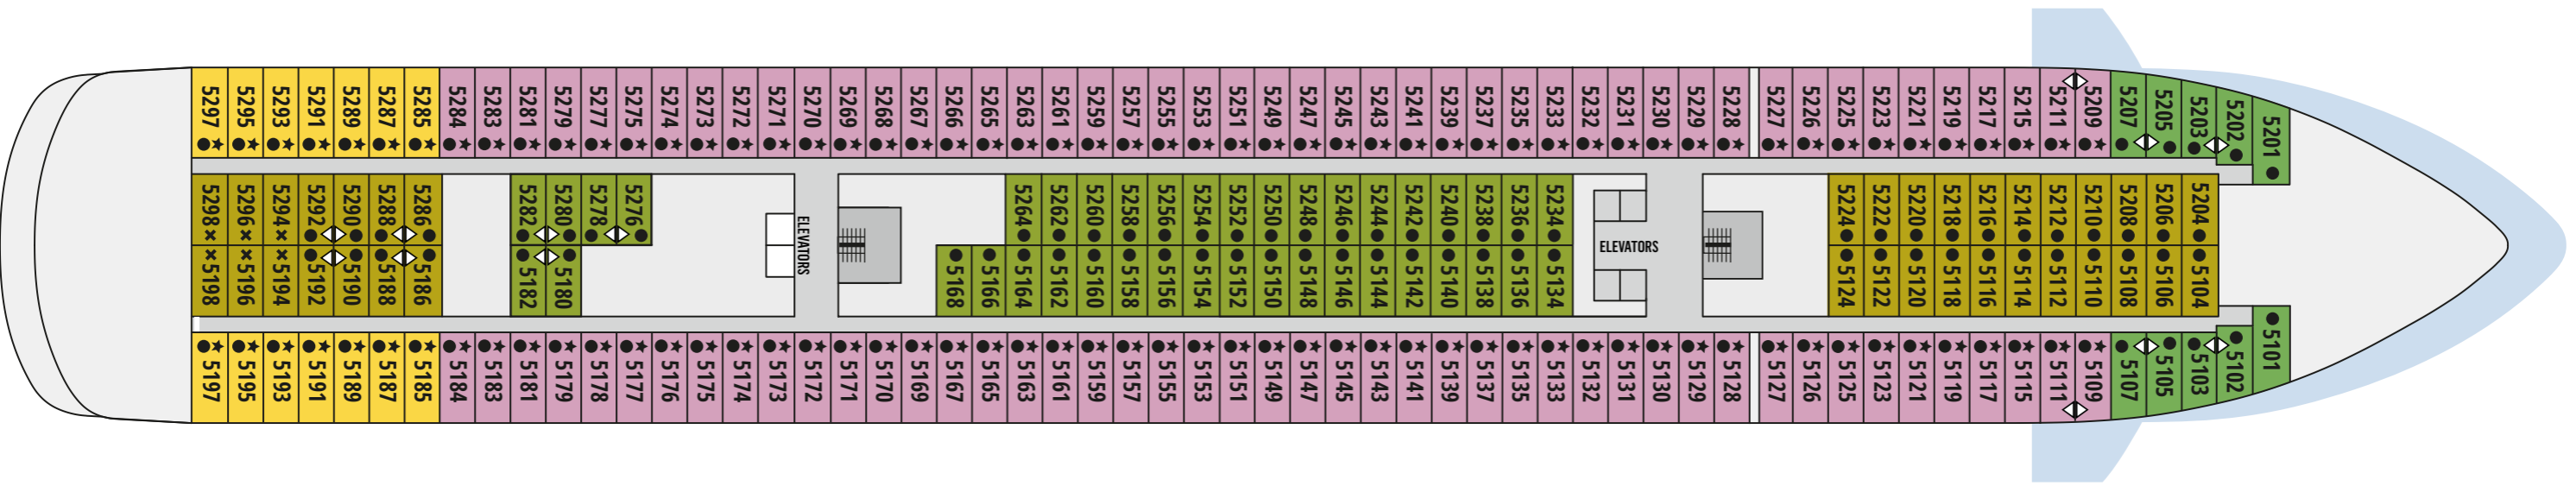

Onboard Celestyal Discovery

Symbol legend

- None 2 lower twin beds (not convertible to double)
- Double bed (not convertible to twin)
- ▲ 3rd berth
- ✕ 2 lower and 2 upper beds
- ★ Sofa bed
- ⚙ Jet tubs (Grand Suites only)
- ⚓ Porthole
- ♿ Wheelchair accessible
- ↔ Interconnecting rooms
- ⬇ Obstructed view

Your ship

- 1266 guests in 633 cabins, 62 with private balcony
- All cabins are equipped with telephone, hairdryer, safety deposit box and TV
- WiFi and doctor onboard at extra cost

Length 202,85 m

Tonnage 42,2 grt

Flag Malta

Deckplans and stateroom layouts are given purely as a guide. Size and layout may vary within the same category.

Category	Deck	Description	Number of staterooms
Interior Cosmos cabins			
IA	4/5	Double bed with 2 single mattresses or twin beds, 3rd/4th upper beds	73
IB	4/5	Double bed with 2 single mattresses	77
IC	6/7	Twin beds or double bed with 2 single mattresses, 3rd/4th upper beds	63
Exterior Cosmos cabins			
XA	4/5	Double bed with 2 single mattresses	28
XBO	6/7	Double bed with 2 single mattresses or twin beds, 3rd/4th upper beds or single sofa bed	52
XB	3/4/6/7	Double bed with 2 single mattresses or twin beds, 3rd/4th upper beds or single sofa bed	80
XC	4/5/6	Double bed with 2 single mattresses and a single sofa bed	100
XD	5/7	Double bed with 2 single mattresses and a single sofa bed	98
BA	7	Double bed with 2 single mattresses with mini bar and balcony	60
Dream suites			
SG Grand Dream suites	7	Double bed with 2 single mattresses and 3rd lower bed with mini bar and balcony	2

Deck 3

Deck 5

Deck 6

Deck 7

Deck 8

Deck 9

Deck 10

Deck 11