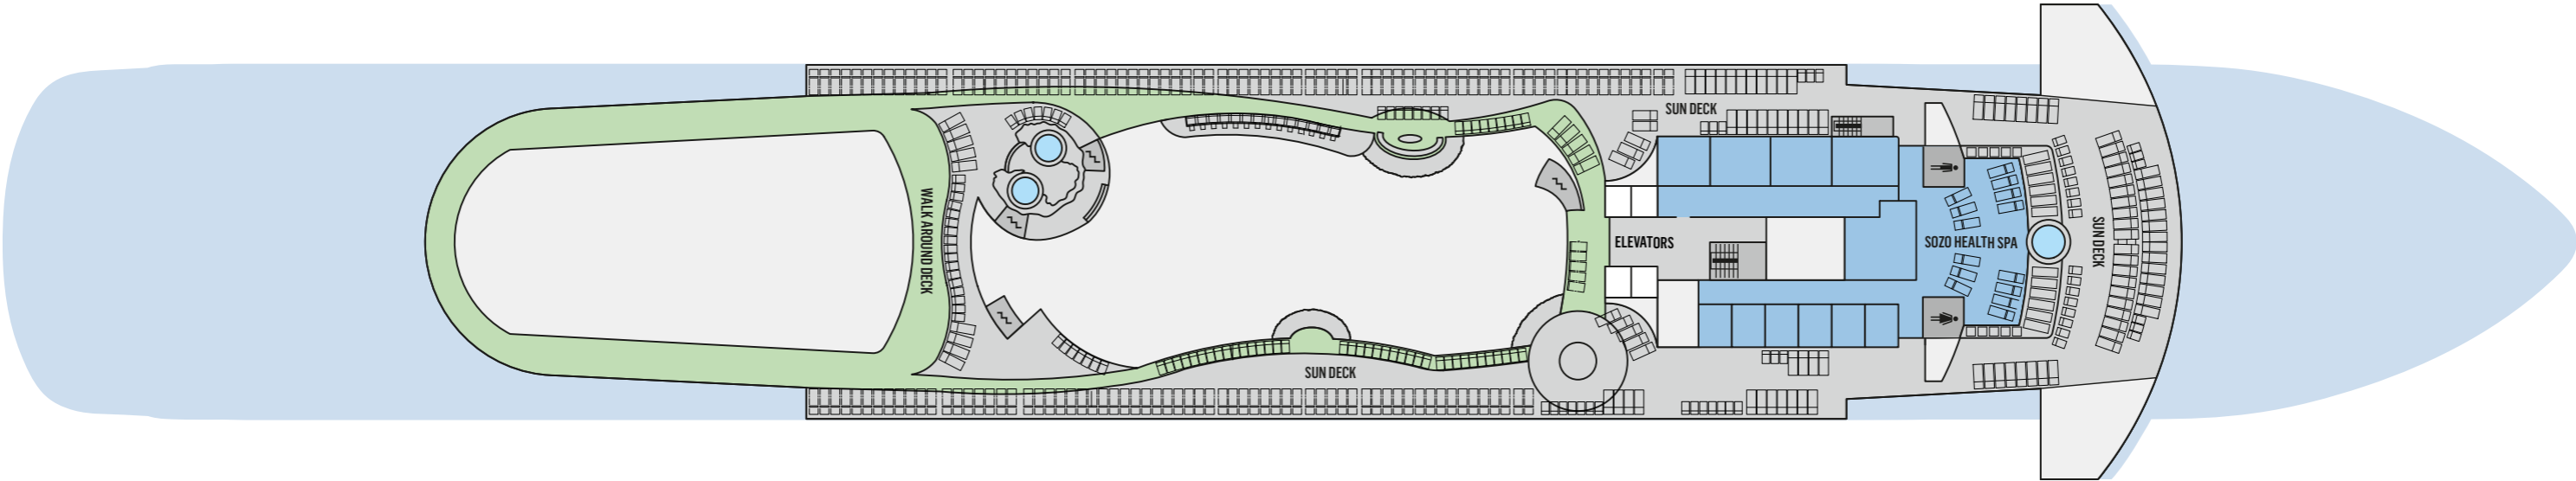

Onboard Celestyal Discovery

Symbol legend

- None 2 lower twin beds (not convertible to double)
- Double bed (not convertible to twin)
- ▲ 3rd berth
- ✕ 2 lower and 2 upper beds
- ★ Sofa bed
- ⚙ Jet tubs (Grand Suites only)
- ⚓ Porthole
- ♿ Wheelchair accessible
- ↔ Interconnecting rooms
- ⬇ Obstructed view

Deck 3

Deck 5

Deck 6

Deck 7

Deck 8

Deck 9

Deck 10

Deck 11