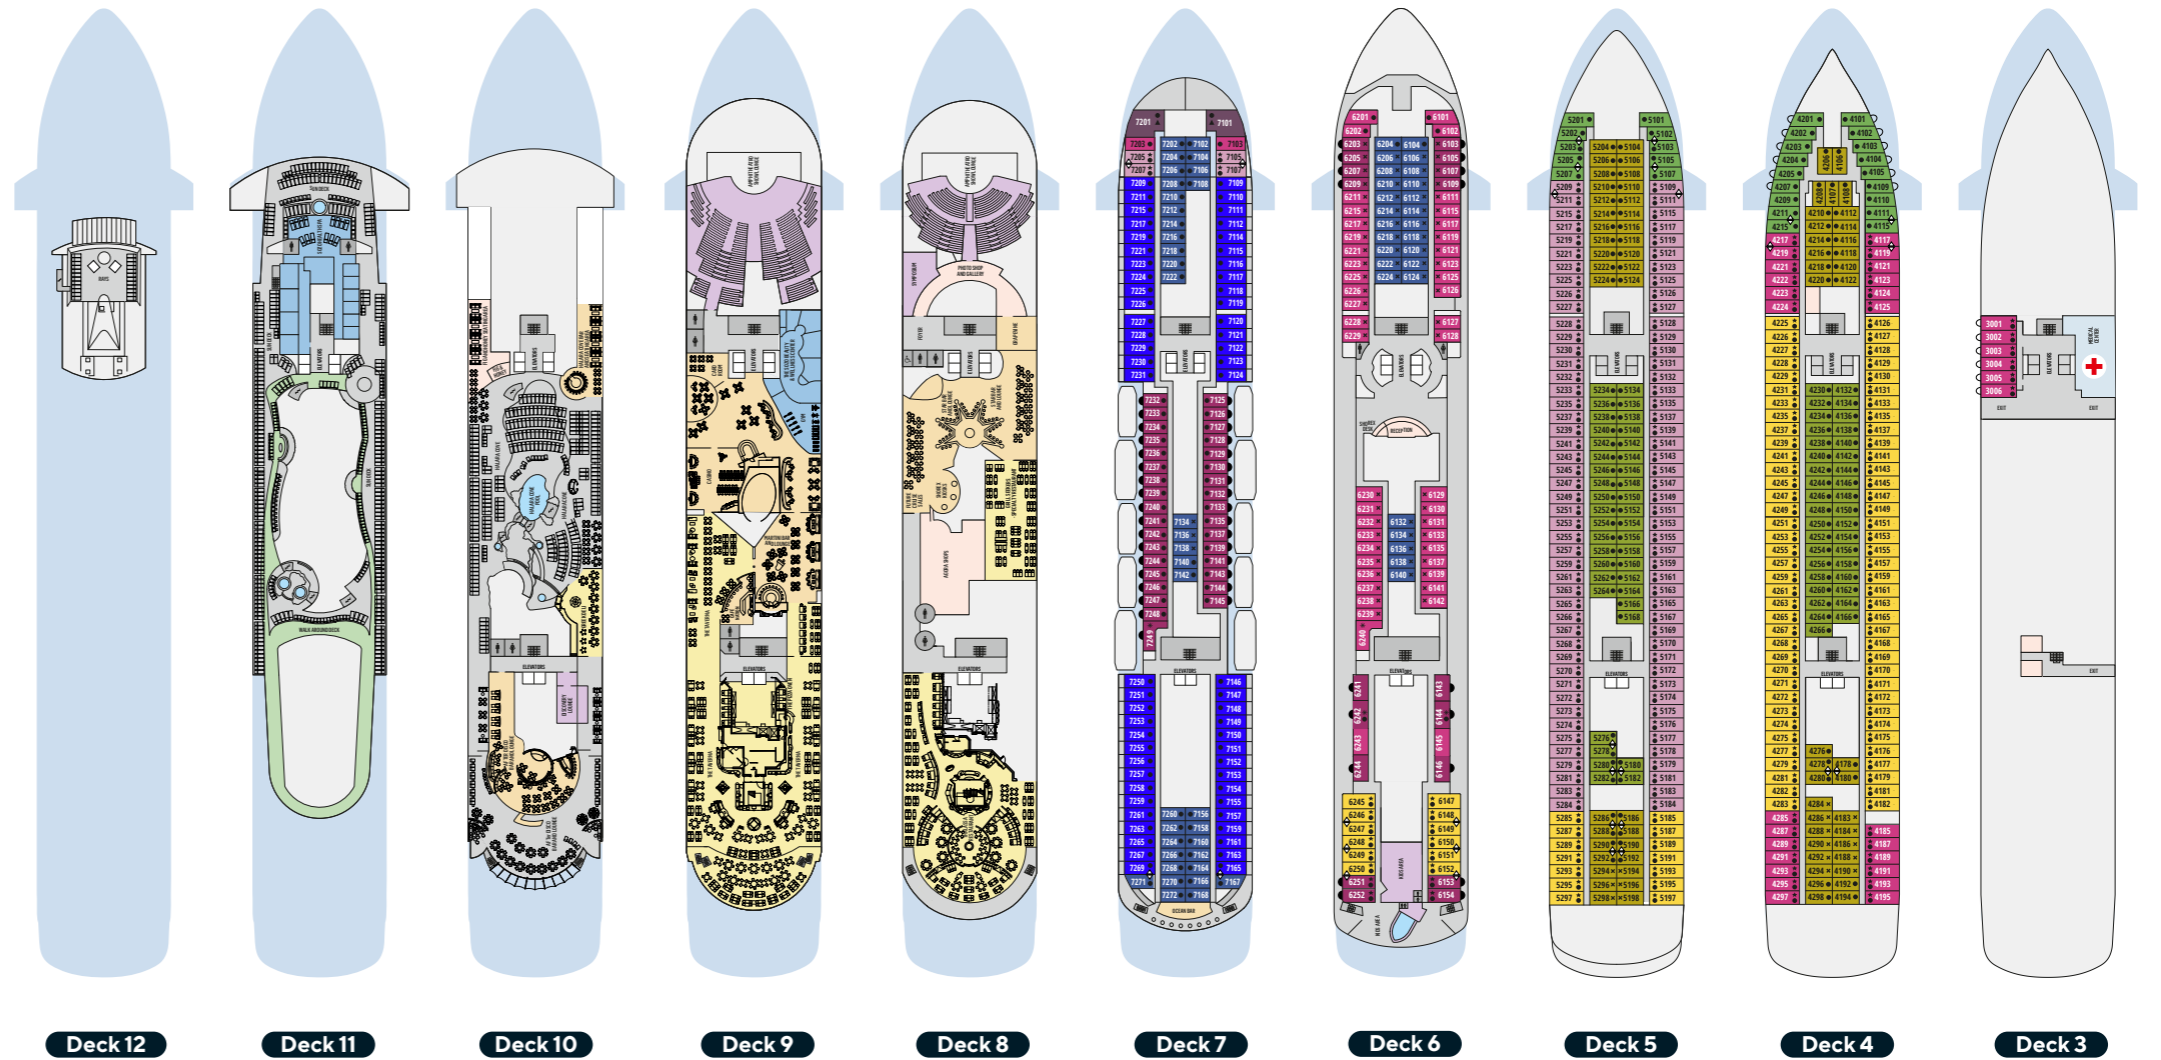

Onboard Celestyal Discovery

Symbol legend

- None 2 lower twin beds (not convertible to double)
- Double bed (not convertible to twin)
- ▲ 3rd berth
- ✕ 2 lower and 2 upper beds
- ★ Sofa bed
- ⚙ Jet tubs (Grand Suites only)
- ⚓ Porthole
- ♿ Wheelchair accessible
- ↔ Interconnecting rooms
- ⬇ Obstructed view

Places to have a good meal

- **Deck 10** Greek Deli
- **Deck 9** The Taverna and The Pizza Oven
- **Deck 8** Grill Seekers - Specialty Restaurant and Thalassa Restaurant

Places to have fun

- **Deck 10** Fig & Honey, Halara Cove Bar, Discovery Lounge, AFter Disco Bar and Lounge
- **Deck 9** Amphitheatro Show Lounge-upper level, Martini Bar and Lounge, Café Nation
- **Deck 8** Amphitheatro Show Lounge-lower level, Grapevine, Star Bar and Lounge
- **Deck 7** Ocean Bar
- **Deck 6** Kids Club

Places to treat yourself

- **Deck 11** Sozo Health Spa, Sun Deck, Walk Around Deck
- **Deck 10** Halara Cove & Pool
- **Deck 9** The Sozo Beauty & Wellness Center
- **Deck 8** Symposium, Photo Shop and Gallery, Agora Shops
- **Deck 6** Reception and Shorex Desk
- **Deck 3** Medical Center

Your ship

- 1266 guests in 633 cabins, 62 with private balcony
- All cabins are equipped with telephone, hairdryer, safety deposit box and TV
- WiFi and doctor onboard at extra cost

Length 202,85 m

Tonnage 42,2 grt

Flag Malta

Deckplans and stateroom layouts are given purely as a guide. Size and layout may vary within the same category.