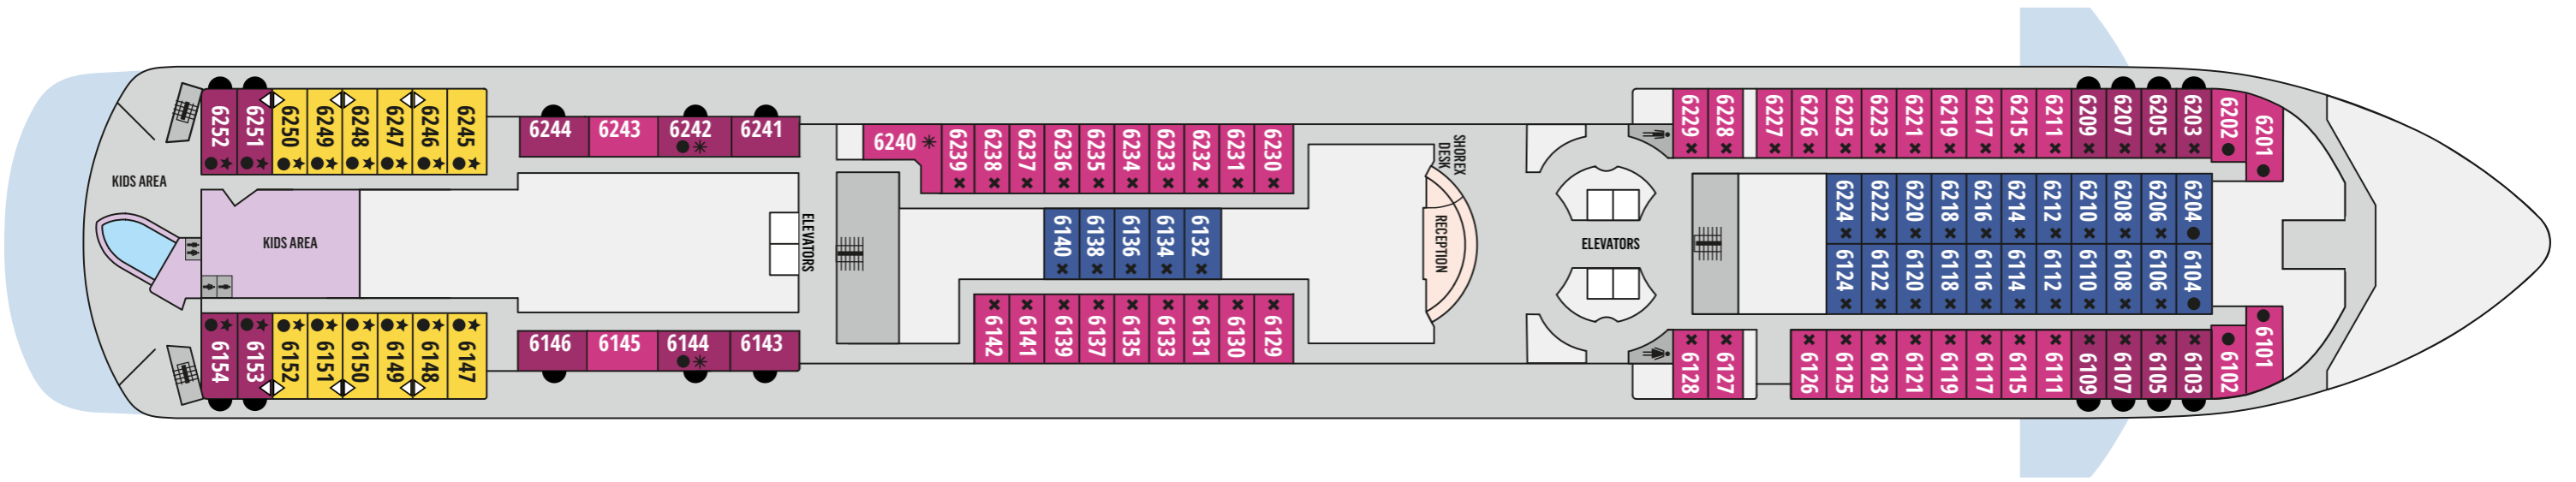

Your ship

- 1266 guests in 633 cabins, 62 with private balcony
- All cabins are equipped with telephone, hairdryer, safety deposit box and TV
- WiFi and doctor onboard at extra cost

Length 202,85 m

Tonnage 42,2 grt

Flag Malta

Deckplans and stateroom layouts are given purely as a guide. Size and layout may vary within the same category.

Category	Deck	Description	Number of staterooms
Interior Cosmos cabins			
IA	4/5	Double bed with 2 single mattresses or twin beds, 3rd/4th upper beds	73
IB	4/5	Double bed with 2 single mattresses	77
IC	6/7	Twin beds or double bed with 2 single mattresses, 3rd/4th upper beds	63
Exterior Cosmos cabins			
XA	4/5	Double bed with 2 single mattresses	28
XBO	6/7	Double bed with 2 single mattresses or twin beds, 3rd/4th upper beds or single sofa bed	52
XB	3/4/6/7	Double bed with 2 single mattresses or twin beds, 3rd/4th upper beds or single sofa bed	80
XC	4/5/6	Double bed with 2 single mattresses and a single sofa bed	100
XD	5/7	Double bed with 2 single mattresses and a single sofa bed	98
BA	7	Double bed with 2 single mattresses with mini bar and balcony	60
Dream suites			
SG Grand Dream suites	7	Double bed with 2 single mattresses and 3rd lower bed with mini bar and balcony	2

Deck 3

Deck 5

Deck 6

Deck 7

Deck 8

Deck 9

Deck 10

Deck 11

Deck 12