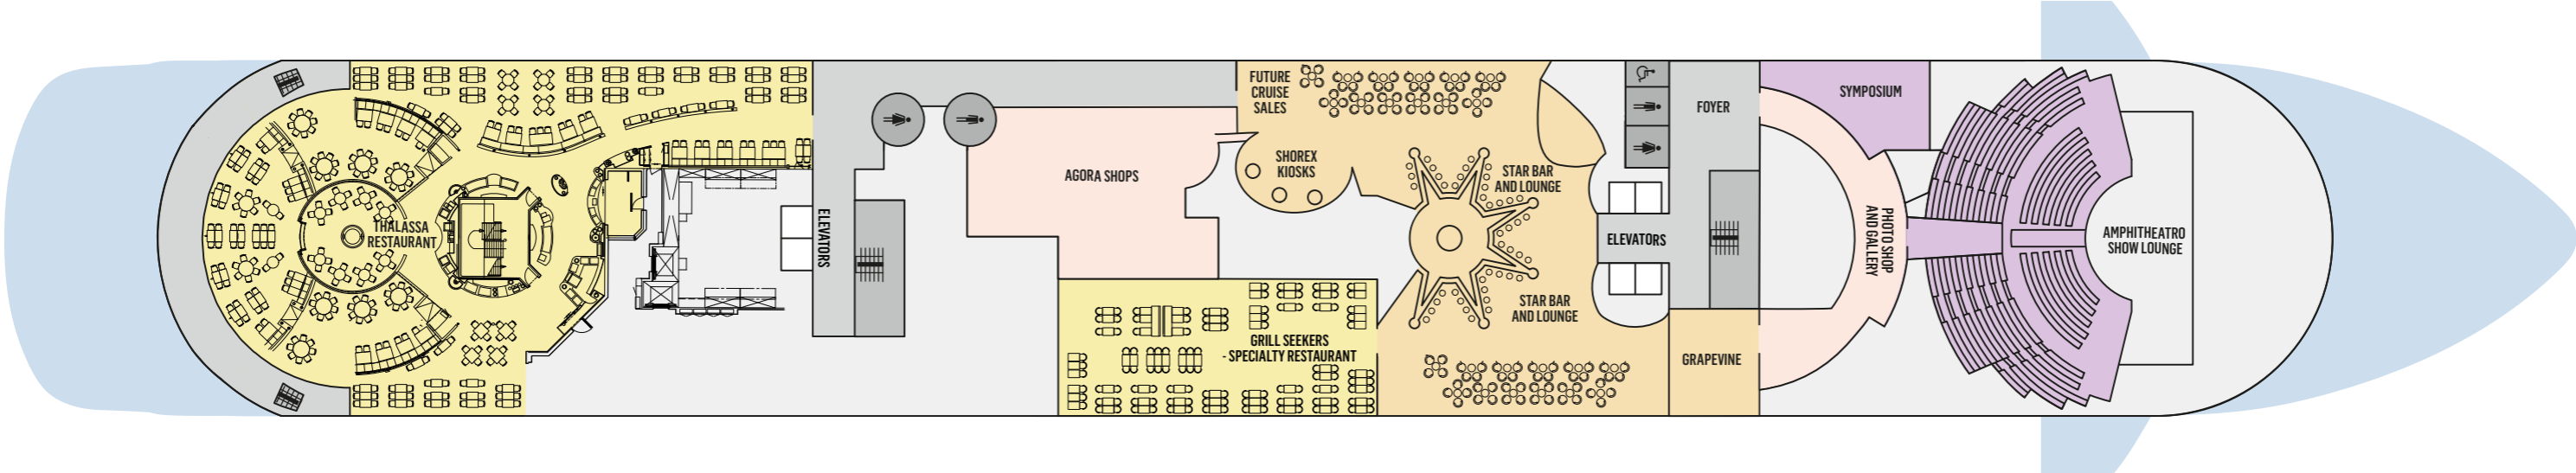

Onboard Celestyal Discovery

Symbol legend

- None 2 lower twin beds (not convertible to double)
- Double bed (not convertible to twin)
- ▲ 3rd berth
- ✕ 2 lower and 2 upper beds
- ★ Sofa bed
- ⚙ Jet tubs (Grand Suites only)
- ⚓ Porthole
- ♿ Wheelchair accessible
- ↔ Interconnecting rooms
- ⬇ Obstructed view

Flag Malta

Deckplans and stateroom layouts are given purely as a guide. Size and layout may vary within the same category.

Category	Deck	Description	Number of staterooms
Interior Cosmos cabins			
IA	4/5	Double bed with 2 single mattresses or twin beds, 3rd/4th upper beds	73
IB	4/5	Double bed with 2 single mattresses	77
IC	6/7	Twin beds or double bed with 2 single mattresses, 3rd/4th upper beds	63
Exterior Cosmos cabins			
XA	4/5	Double bed with 2 single mattresses	28
XBO	6/7	Double bed with 2 single mattresses or twin beds, 3rd/4th upper beds or single sofa bed	52
XB	3/4/6/7	Double bed with 2 single mattresses or twin beds, 3rd/4th upper beds or single sofa bed	80
XC	4/5/6	Double bed with 2 single mattresses and a single sofa bed	100
XD	5/7	Double bed with 2 single mattresses and a single sofa bed	98
BA	7	Double bed with 2 single mattresses with mini bar and balcony	60
Dream suites			
SG Grand Dream suites	7	Double bed with 2 single mattresses and 3rd lower bed with mini bar and balcony	2

Deck 3

Deck 5

Deck 6

Deck 7

Deck 8

Deck 9

Deck 10

Deck 11

Deck 12