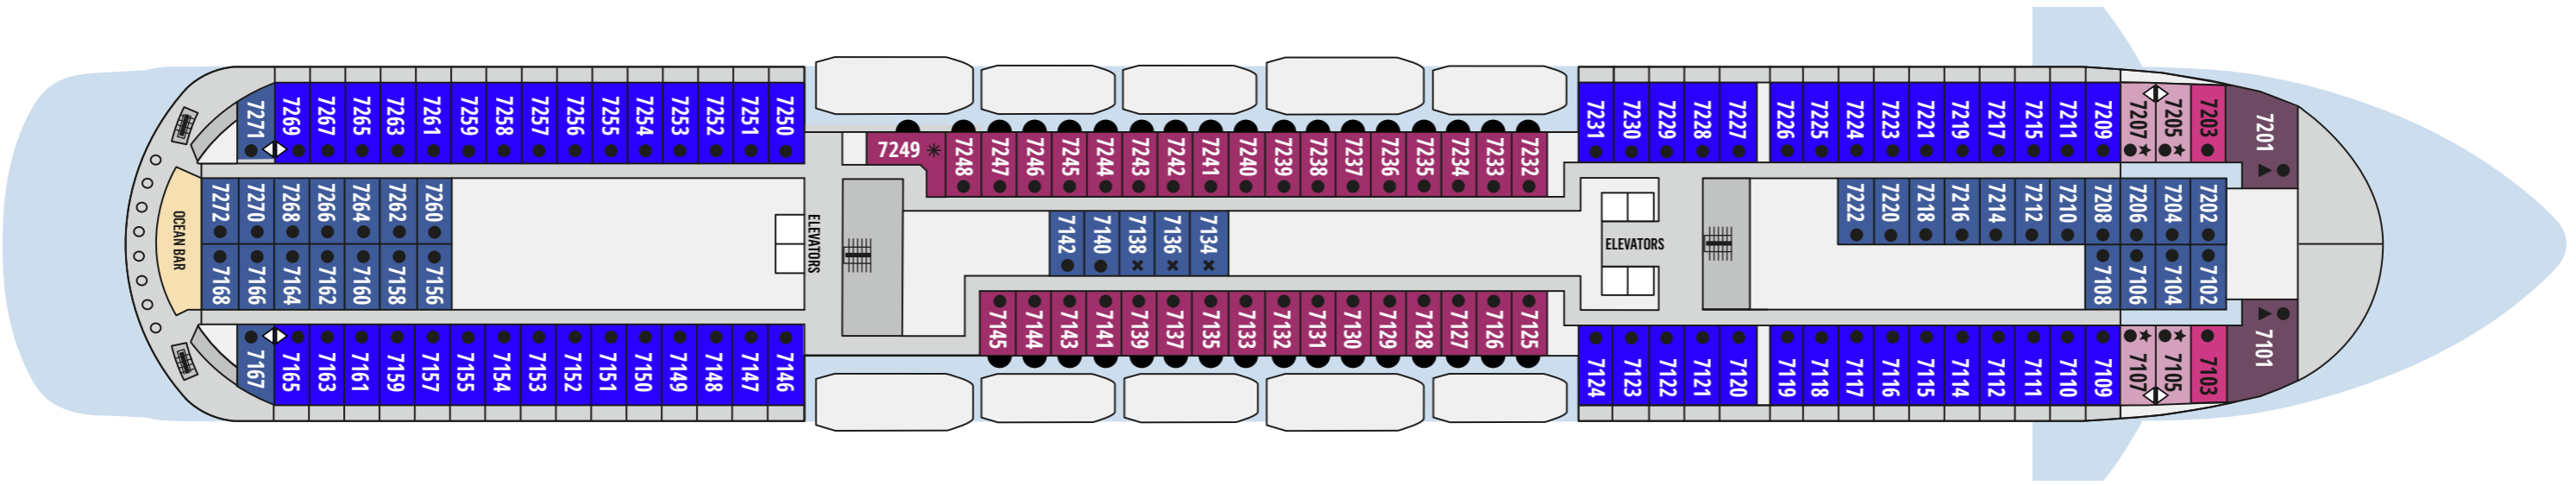

Onboard Celestyal Discovery

Symbol legend

- None 2 lower twin beds (not convertible to double)
- Double bed (not convertible to twin)
- ▲ 3rd berth
- ✕ 2 lower and 2 upper beds
- ★ Sofa bed
- ⚙ Jet tubs (Grand Suites only)
- ⚓ Porthole
- ♿ Wheelchair accessible
- ↔ Interconnecting rooms
- ⬇ Obstructed view

Flag Malta

Deckplans and stateroom layouts are given purely as a guide. Size and layout may vary within the same category.

Category	Deck	Description	Number of staterooms
Interior Cosmos cabins			
IA	4/5	Double bed with 2 single mattresses or twin beds, 3rd/4th upper beds	73
IB	4/5	Double bed with 2 single mattresses	77
IC	6/7	Twin beds or double bed with 2 single mattresses, 3rd/4th upper beds	63
Exterior Cosmos cabins			
XA	4/5	Double bed with 2 single mattresses	28
XBO	6/7	Double bed with 2 single mattresses or twin beds, 3rd/4th upper beds or single sofa bed	52
XB	3/4/6/7	Double bed with 2 single mattresses or twin beds, 3rd/4th upper beds or single sofa bed	80
XC	4/5/6	Double bed with 2 single mattresses and a single sofa bed	100
XD	5/7	Double bed with 2 single mattresses and a single sofa bed	98
BA	7	Double bed with 2 single mattresses with mini bar and balcony	60
Dream suites			
SG Grand Dream suites	7	Double bed with 2 single mattresses and 3rd lower bed with mini bar and balcony	2

Deck 3

Deck 5

Deck 6

Deck 7

Deck 8

Deck 9

Deck 10

Deck 11

Deck 12